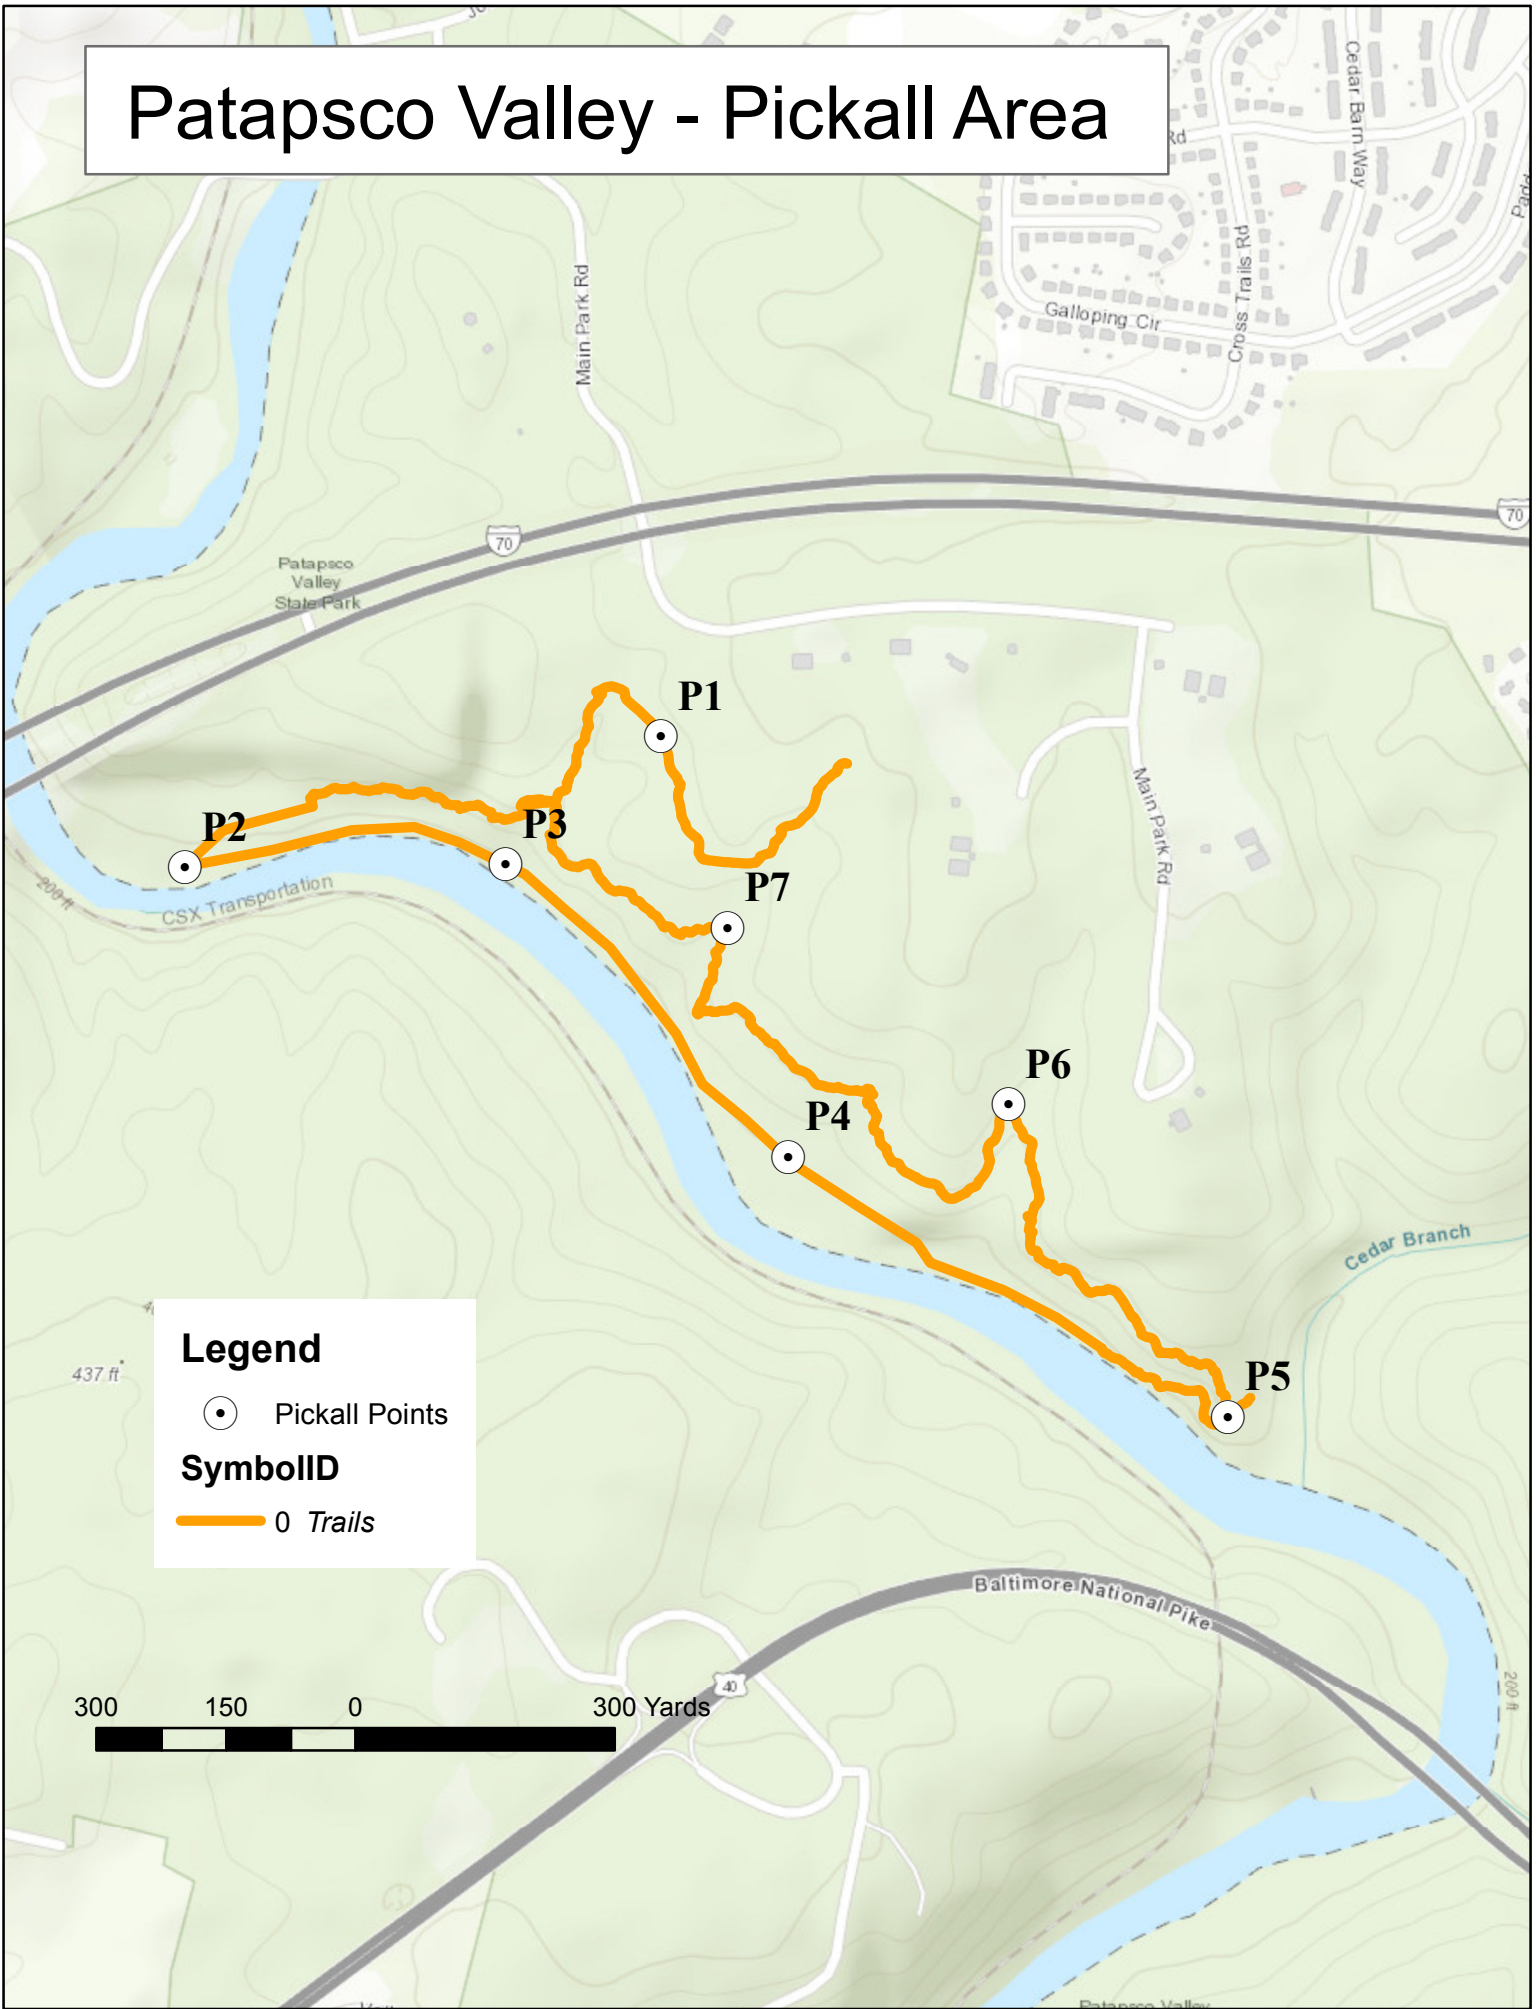

Patapsco Valley - Pickall Area

Legend

● Pickall Points

SymbolID

— 0 Trails

300 150 0 300 Yards