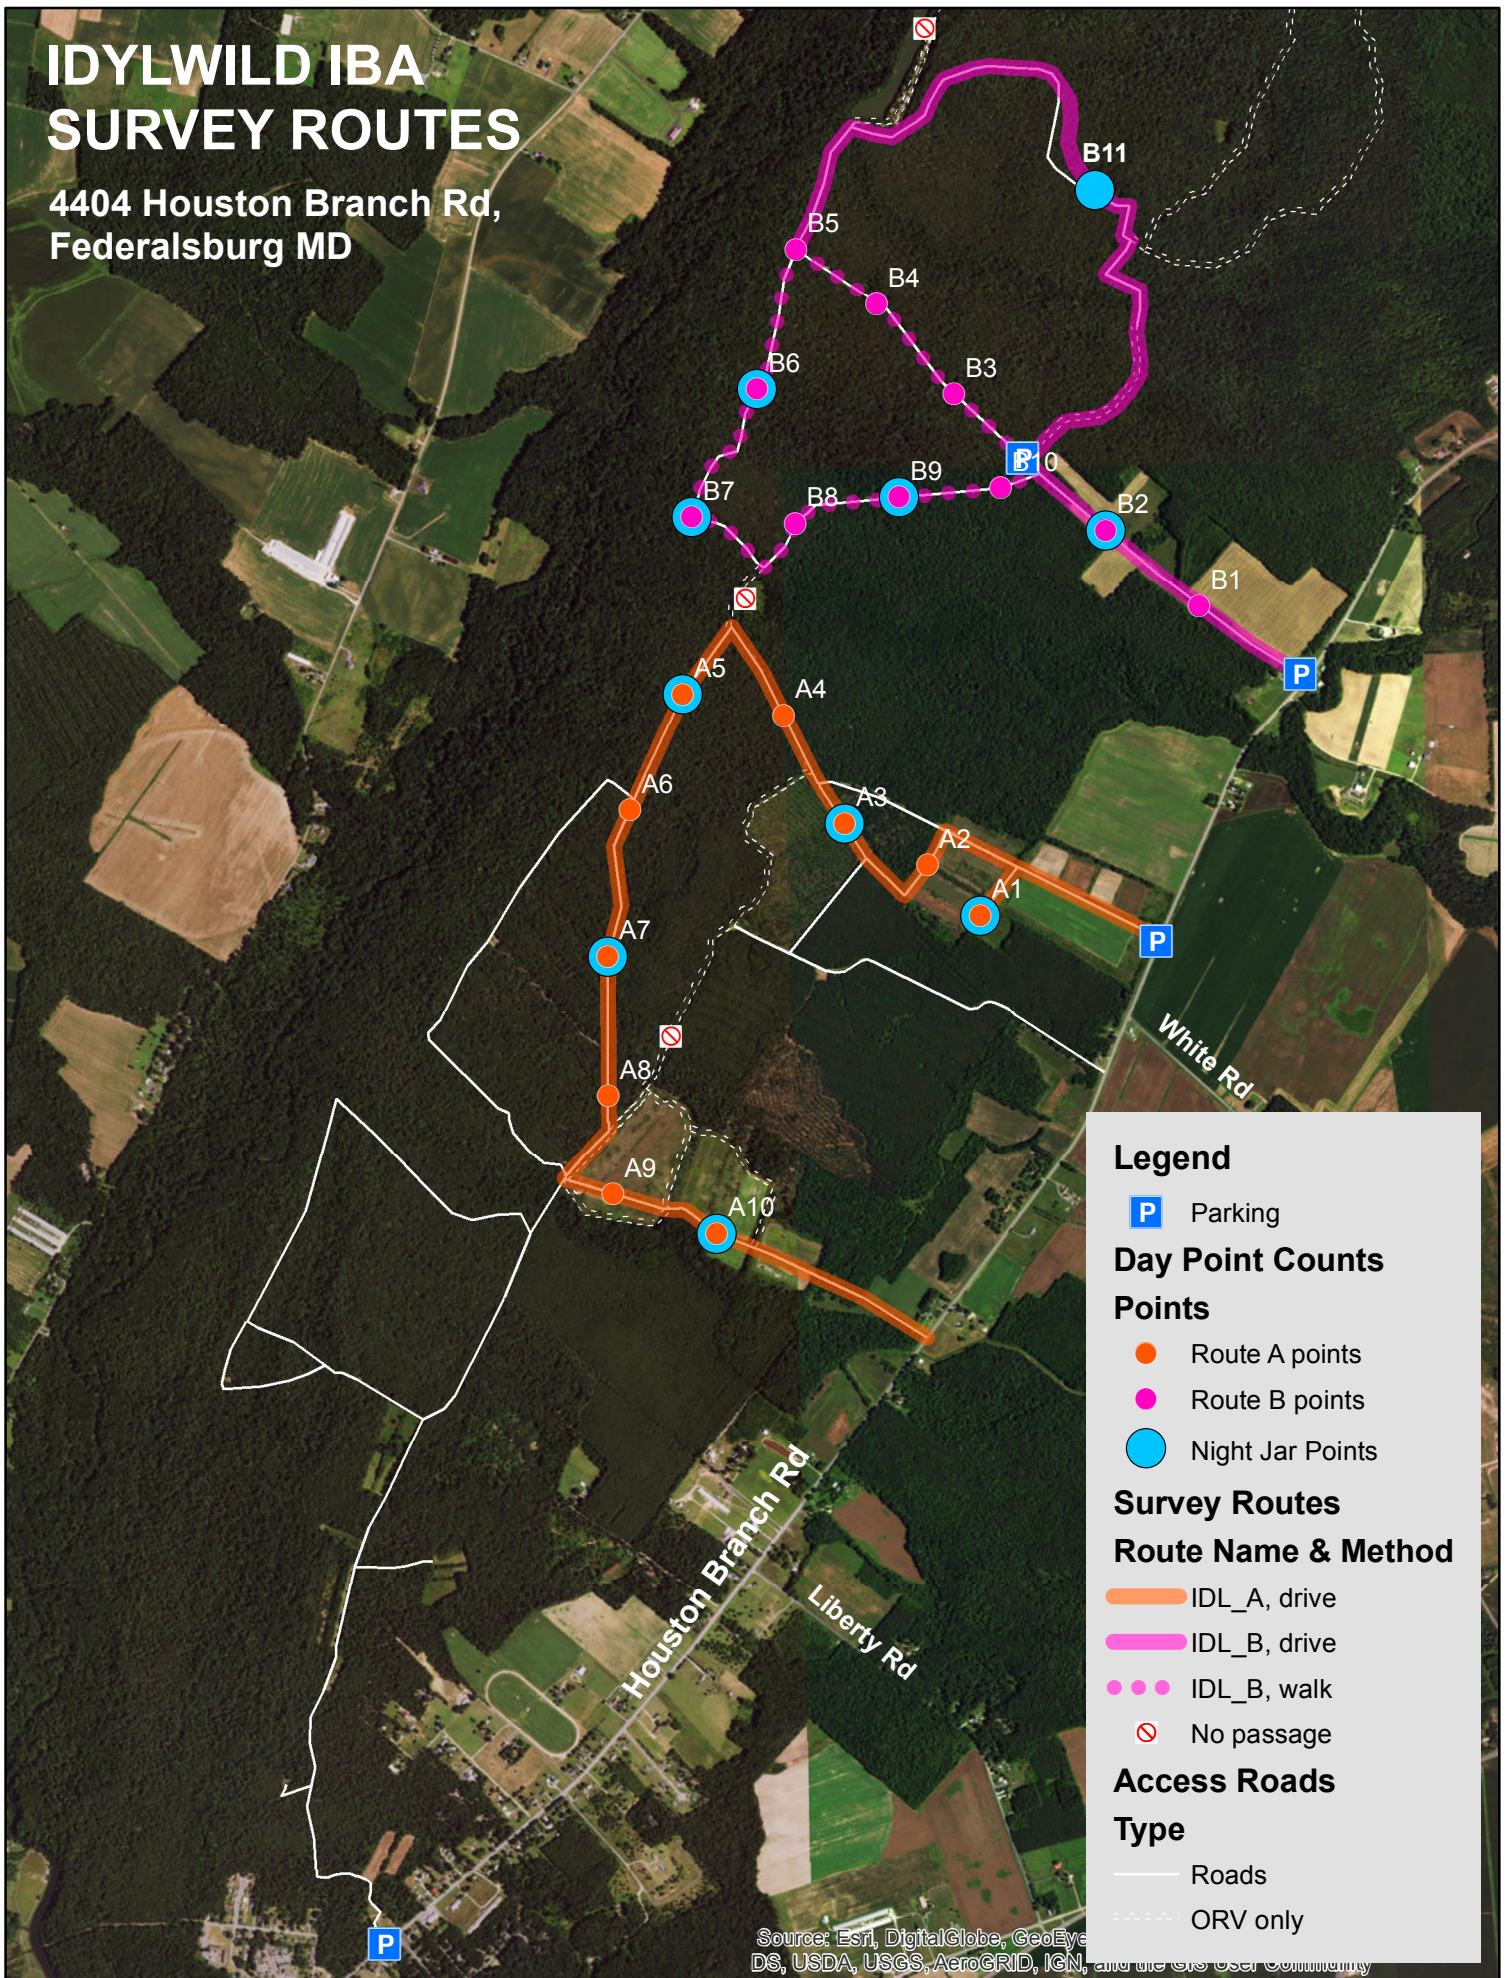

IDYLWILD IBA SURVEY ROUTES

4404 Houston Branch Rd,
Federalsburg MD

Legend

P Parking

Day Point Counts

Points

● Route A points

● Route B points

● Night Jar Points

Survey Routes

Route Name & Method

— IDL_A, drive

— IDL_B, drive

— IDL_B, walk

⊘ No passage

Access Roads

Type

— Roads

- - - ORV only

Source: Esri, DigitalGlobe, GeoEye, DS, USDA, USGS, AeroGRID, IGN, and the GIS User Community